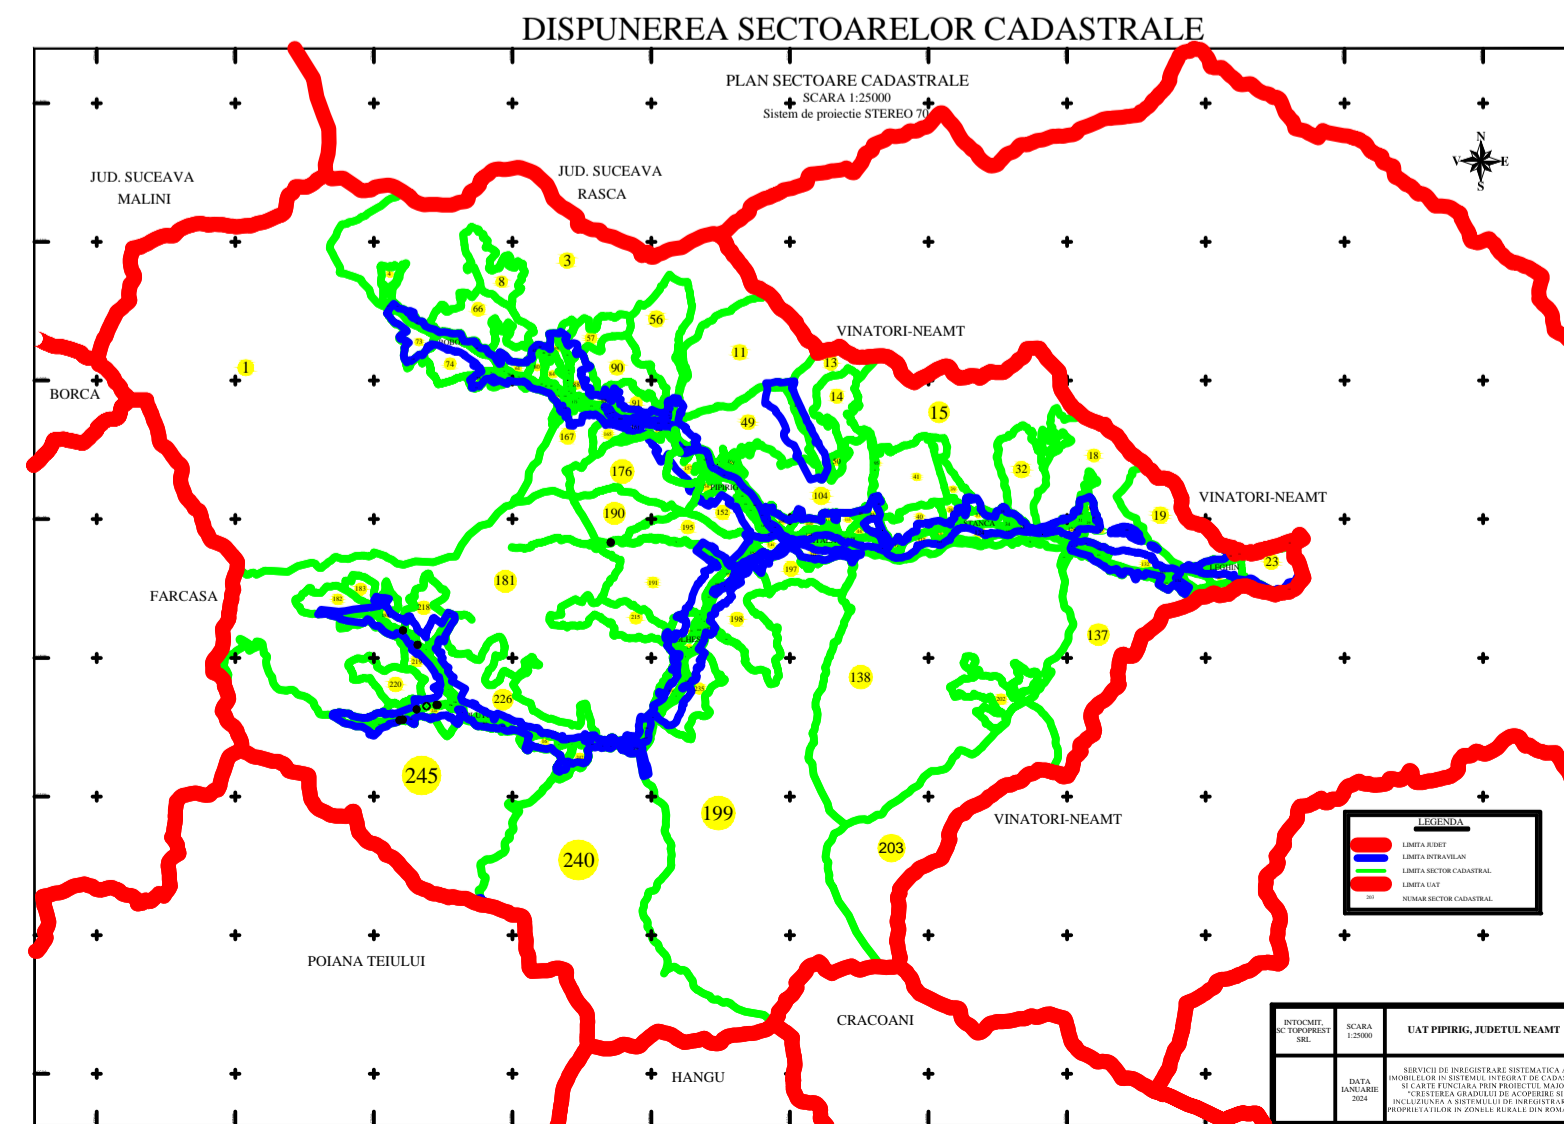

PLAN CADASTRAL
U.A.T. PIPIRIG, JUD. NEAMT, SECTOR NR. 0
 SCARA 1:1000
 SISTEM DE PROIECTIE STEREO-70

LEGENDA:

Sector cadastral	— (red line)
Limita imobil	— (green line)
Limita intravilan	— (blue line)
Limita UAT	— (black line)
Numar sector	0 (yellow circle)
ID imobil	12370 (black square)