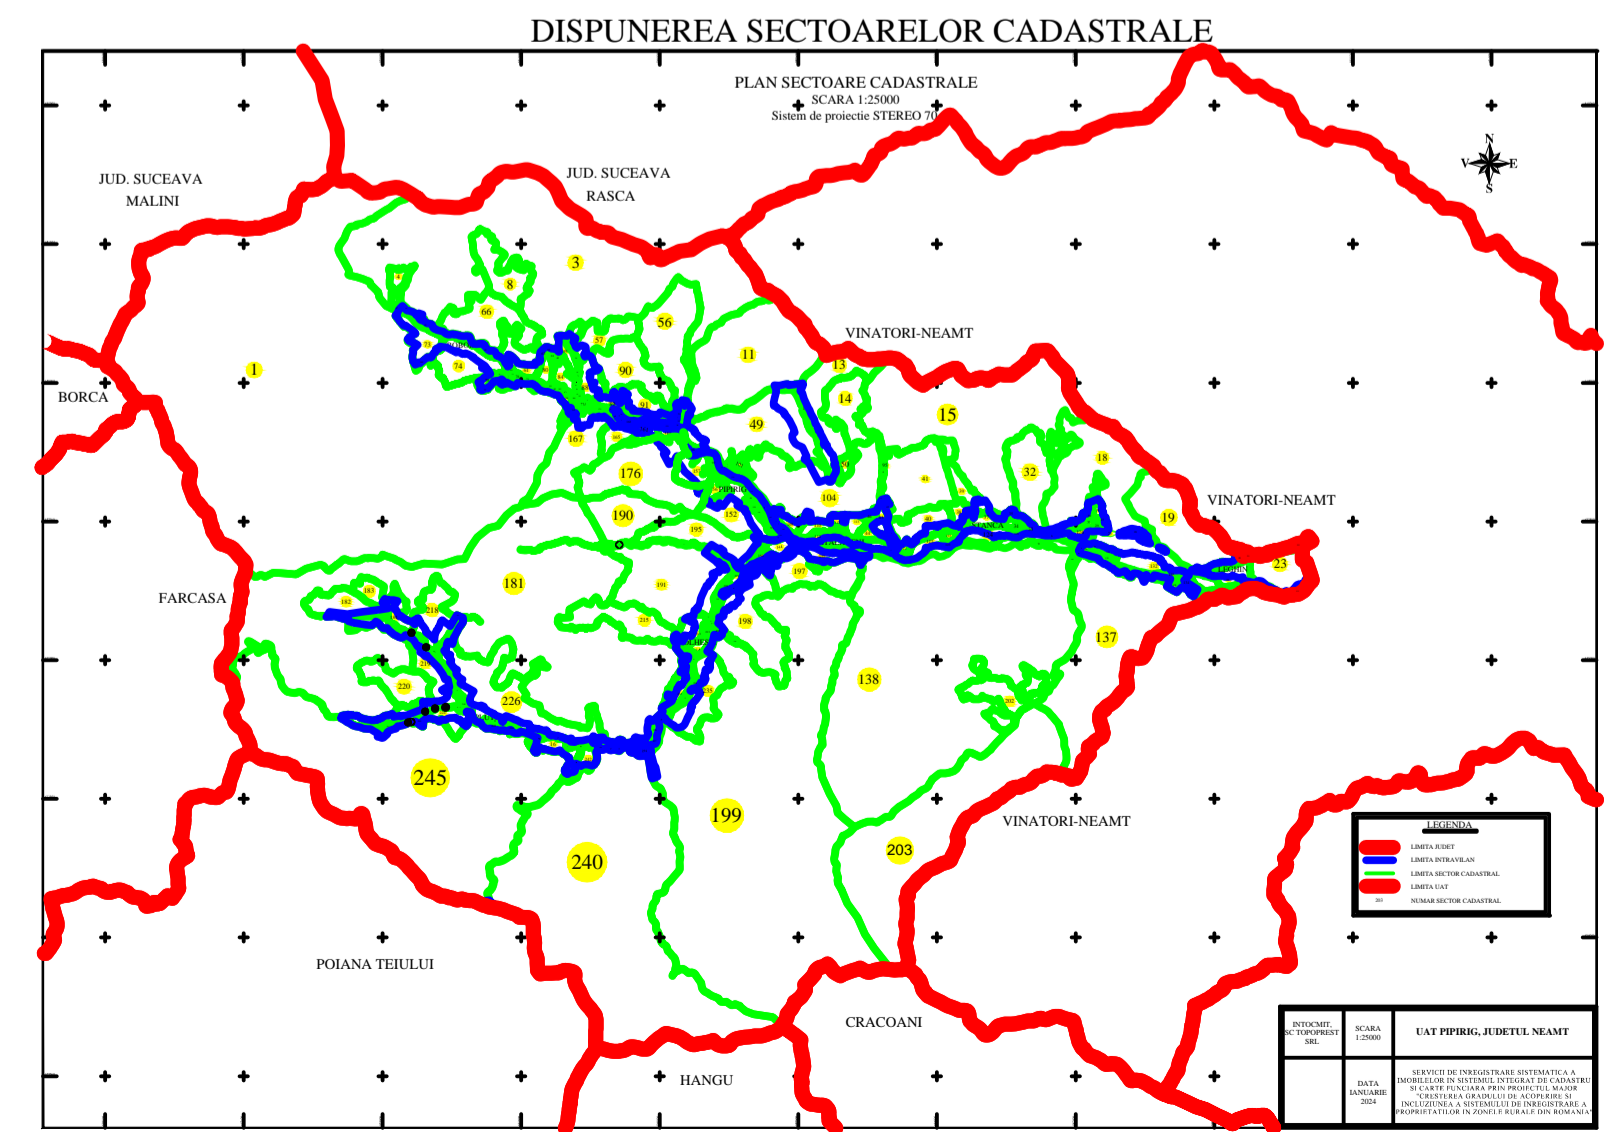

PLAN CADASTRAL
U.A.T. PIPIRIG, JUD. NEAMT, SECTOR NR. 0
 SCARA 1:1000
 SISTEM DE PROIECTIE STEREO-70

LEGENDA:

Sector cadastral	— (black line)
Limita imobil	— (green line)
Limita intravilan	— (blue line)
Limita UAT	— (red line)
Numar sector	0 (yellow circle)
ID imobil	12370 (yellow circle)