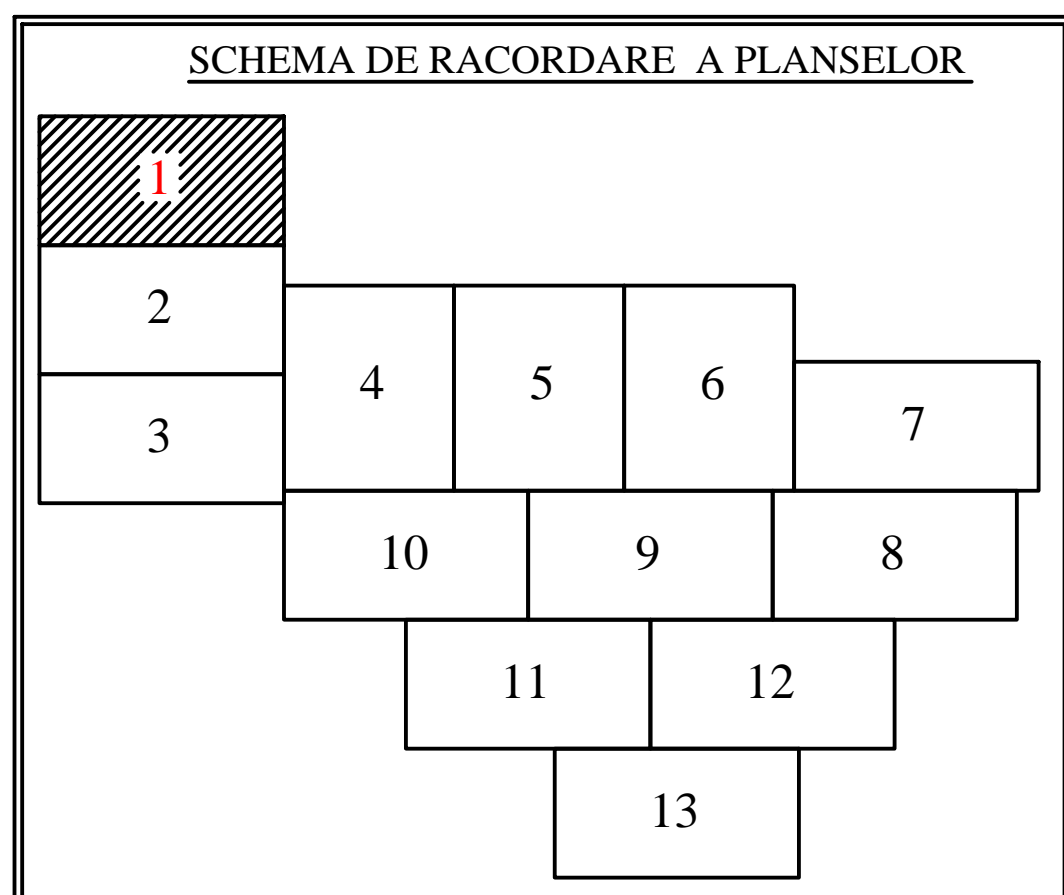

PLAN CADASTRAL
U.A.T. PIPIRIG, JUD. NEAMT, SECTOR NR. 245
 SCARA 1:2000
 SISTEM DE PROIECTIE STEREO-70

LEGENDA:

Sector cadastral	— (green line)
Limita imobil	— (black line)
Limita intravilan	— (blue line)
Limita UAT	— (red line)
Numar sector	245 (yellow circle)
ID imobil	6554 (yellow circle)